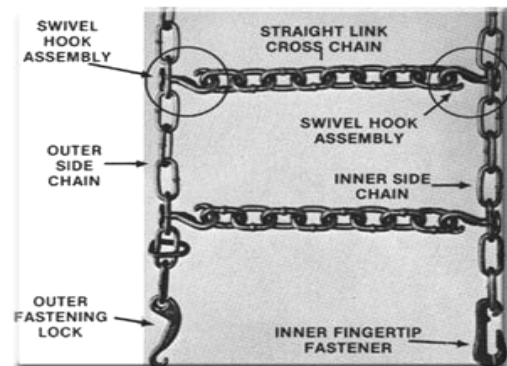

Roller Grip Chains

Roller Grip Benefits:

- Replace cross chains in minutes while on the road **WITHOUT TOOLS**
- Triple the chain life as the cross chain wears evenly on 4 sides instead of just one.
- Use the swivel hook design over and over again for an indefinite period of time in spite of the number of times a cross chain is replaced.
- Eliminate the need for tire chain tighteners and old-fashioned chain pliers.

TIRE SIZE		ORDER NUMBER	CROSS CHAIN
25X850X14	4 LINK	RGA4L	
	2 LINK	RGA2L	
212/80D15	4 LINK	RGB4L	
	2 LINK	RGB2L	
27X850X15	4 LINK	RGC4L	
	2 LINK	RGC2L	
27X1050X15	4 LINK	RGD4L	
	2 LINK	RGD2L	
29X1200X15	4 LINK	RGE4L	
	2 LINK	RGE2L	
31X1250X15	4 LINK	RGF4L	
	2 LINK	RGF2L	
31X1350X15	4 LINK	RGG4L	
	2 LINK	RGG2L	
31X1550X15	4 LINK	RGH4L	
	2 LINK	RGH2L	
33X1250X15	4 LINK	RGI4L	
	2 LINK	RGI2L	
33X1350X15	4 LINK	RGJ4L	
	2 LINK	RGJ2L	
36X1350X15	4 LINK	RGL4L	
	2 LINK	RGL2L	
315/75D15	4 LINK	RGU4L	
	2 LINK	RGU2L	
7X16	4 LINK	RGM4L	
	2 LINK	RGM2L	
8.3X16	4 LINK	RGN4L	
	2 LINK	RGN2L	

*FOR 2-LINK SPACING ADD 90% TO THE DEALER COST