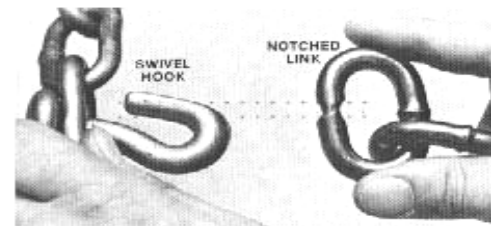

Roller Grip Chains

Roller Grip Benefits:

- Replace cross chains in minutes while on the road **WITHOUT TOOLS**
- Triple the chain life as the cross chain wears evenly on 4 sides instead of just one.
- Use the swivel hook design over and over again for an indefinite period of time in spite of the number of times a cross chain is replaced.
- Eliminate the need for tire chain tighteners and old-fashioned chain pliers.

TIRE SIZE		ORDER NUMBER	CROSS CHAIN
25X850X14	4 LINK	RGA4L	
	2 LINK	RGA2L	
212/80D15	4 LINK	RGB4L	
	2 LINK	RGB2L	
27X850X15	4 LINK	RGC4L	
	2 LINK	RGC2L	
27X1050X15	4 LINK	RGD4L	
	2 LINK	RGD2L	
29X1200X15	4 LINK	RGE4L	
	2 LINK	RGE2L	
31X1250X15	4 LINK	RGF4L	
	2 LINK	RGF2L	
31X1350X15	4 LINK	RGG4L	
	2 LINK	RGG2L	
31X1550X15	4 LINK	RGH4L	
	2 LINK	RGH2L	
33X1250X15	4 LINK	RGI4L	
	2 LINK	RGI2L	
33X1350X15	4 LINK	RGJ4L	
	2 LINK	RGJ2L	
36X1350X15	4 LINK	RGL4L	
	2 LINK	RGL2L	
315/75D15	4 LINK	RGU4L	
	2 LINK	RGU2L	
7X16	4 LINK	RGM4L	
	2 LINK	RGM2L	
8.3X16	4 LINK	RGN4L	
	2 LINK	RGN2L	

*FOR 2-LINK SPACING ADD 90% TO THE DEALER COST