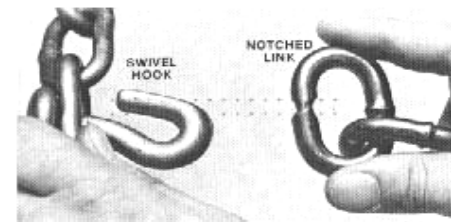

Roller Grip Chains - CONTINUED

TIRE SIZE		ORDER NUMBER	CROSS CHAIN
9.5X16	4 LINK	R9729D	R9234D
12.4X16	4 LINK	RGP4L	
13.6X16	4 LINK	R9757D	
18.4X16.1/ 44X1800X20	4 LINK	R9781D	R9242D
10X16.5	4 LINK	R3410D	
12X16.5	4 LINK	R3420D	
14X17.5	4 LINK	R3430D	
8X18	4 LINK	RGR4L	
15X19.5	4 LINK	R3414D	
355/80D20/ 41X1400X20	4 LINK	RGT4L	
8.3X24	4 LINK	R9722D	R9234D
9.5X24	4 LINK	R9732D	R9234D
11.2X24	4 LINK	R9736D	R9236D
12.4X24	4 LINK	R9752D	R9240D
13.6X24, 13X6.26	4 LINK	R9758D	R9240D
14.9X24, 13.6X28	4 LINK	R9759D	R9240D
16.9X24, 17.5LX24	4 LINK	R9774D	R9340D
14.9X26, 14.9X28	4 LINK	R9769D	R9240D
18.4X26, 19.5LX24	4 LINK	R9783D	R9242D
11.2X28	4 LINK	R9738D	R9236D
12.4X28	4 LINK	R9756D	R9240D
16.9X28, 16.9X26	4 LINK	R9776D	R9340D
18.4X28	4 LINK	R9784D	R9242D
16.9X30	4 LINK	R9777D	R9340D
18.4X30	4 LINK	R9785D	R9242D