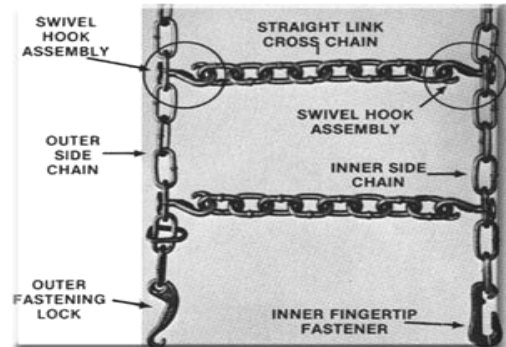

Roller Grip Chains - CONTINUED

TIRE SIZE		ORDER NUMBER	CROSS CHAIN
9.5X16	4 LINK	R9729D	R9234D
12.4X16	4 LINK	RGP4L	
13.6X16	4 LINK	R9757D	
18.4X16.1/ 44X1800X20	4 LINK	R9781D	R9242D
10X16.5	4 LINK	R3410D	
12X16.5	4 LINK	R3420D	
14X17.5	4 LINK	R3430D	
8X18	4 LINK	RGR4L	
15X19.5	4 LINK	R3414D	
355/80D20/ 41X1400X20	4 LINK	RGT4L	
8.3X24	4 LINK	R9722D	R9234D
9.5X24	4 LINK	R9732D	R9234D
11.2X24	4 LINK	R9736D	R9236D
12.4X24	4 LINK	R9752D	R9240D
13.6X24, 13X6.26	4 LINK	R9758D	R9240D
14.9X24, 13.6X28	4 LINK	R9759D	R9240D
16.9X24, 17.5LX24	4 LINK	R9774D	R9340D
14.9X26, 14.9X28	4 LINK	R9769D	R9240D
18.4X26, 19.5LX24	4 LINK	R9783D	R9242D
11.2X28	4 LINK	R9738D	R9236D
12.4X28	4 LINK	R9756D	R9240D
16.9X28, 16.9X26	4 LINK	R9776D	R9340D
18.4X28	4 LINK	R9784D	R9242D
16.9X30	4 LINK	R9777D	R9340D
18.4X30	4 LINK	R9785D	R9242D